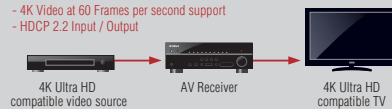

4K Ultra HD FULL SUPPORT

- 4K Video at 60 Frames per second support
- HDCP 2.2 Input / Output