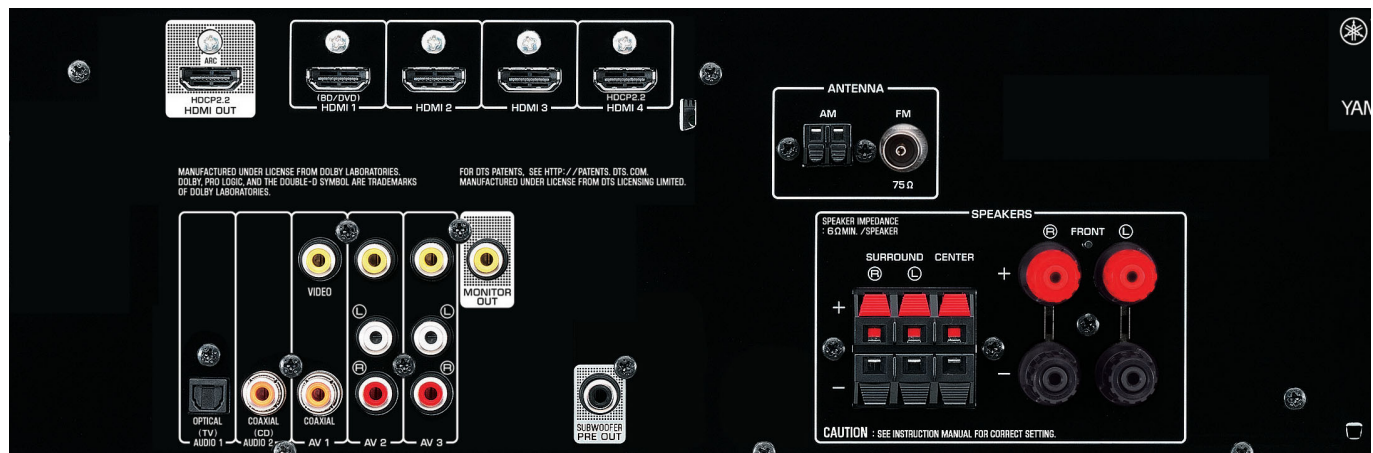

4K Ultra HD Full Support with 4K60p, HDCP2.2

This unit completely supports with the latest HDMI standards. Thanks to transmission of 4K video at 60 frames per second pass-through, you can fully enjoy the high definition video quality of 4K without degradation. It also adheres to the HDCP2.2 copyright protection standard for 4K video transmission.

4K Ultra HD FULL SUPPORT

- 4K Video at 60 Frames per second support
- HDCP 2.2 Input / Output

Virtual CINEMA FRONT Provides Virtual 5-channel Surround Sound

Even when it is impossible to install surround speakers behind the listening position. You will enjoy virtual 5-channel surround sound with higher quality and resolution by installing surround speakers at the front. You get more flexibility to arrange your speakers inside the room.

Main Specifications

Audio Section	
Rated Output Power (6 ohms, 20 Hz-20 kHz, 0.09% THD, 2 ch driven)	
Front L/R	70 W + 70 W
Rated Output Power (6 ohms, 1 kHz, 0.9% THD, 1 ch driven)	
Front L/R	100 W + 100 W
Centre	100 W
Surround L/R	100 W + 100 W
Maximum Effective Output Power (6 ohms, 1 kHz, 10% THD, 1 ch driven)	
Front L/R	135 W + 135 W
Centre	135 W
Surround L/R	135 W + 135 W
Dynamic Power/Ch (Front L/R, 6/4/2 ohms)	
	110/130/150 W

General	
Standby Power Consumption	
HDMI Control off	0.3 W (0.5 W in some regions)
HDMI Control on	0.9 W
Dimensions (W x H x D)	
	435 x 151 x 315 mm 17-1/8" x 6" x 12-3/8"
Weight	
	7.4 kg; 16.3 lbs.

European Model

Extensive Connections

Inputs	
HDMI (Audio Input Assignable, HDMI4:HDCP2.2 compatible)	4
USB^{*1}	1
Radio Antenna^{**} (FM/AM)	1 / 1
Optical Digital	1
Coaxial Digital	2
Analogue Audio^{*1} (incl. Mini Jack Input)	3
Composite Video (Audio Input Assignable)	3

^{*1} Including front panel terminals.
^{**} The shape of the FM antenna terminal varies according to area.

Outputs	
HDMI (HDCP2.2 compatible)	1
Composite Monitor	1
Speaker^{**}	5ch
Subwoofer	1
Headphone Jack	1

^{**} Banana-plug compatible speaker terminals are available in some areas.