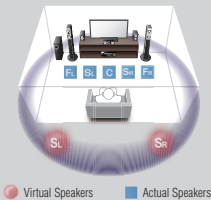

Virtual CINEMA FRONT Provides Virtual 5-channel Surround Sound

Even when it is impossible to install surround speakers behind the listening position. You will enjoy virtual 5-channel surround sound with higher quality and resolution by installing surround speakers at the front. You get more flexibility to arrange your speakers inside the room.